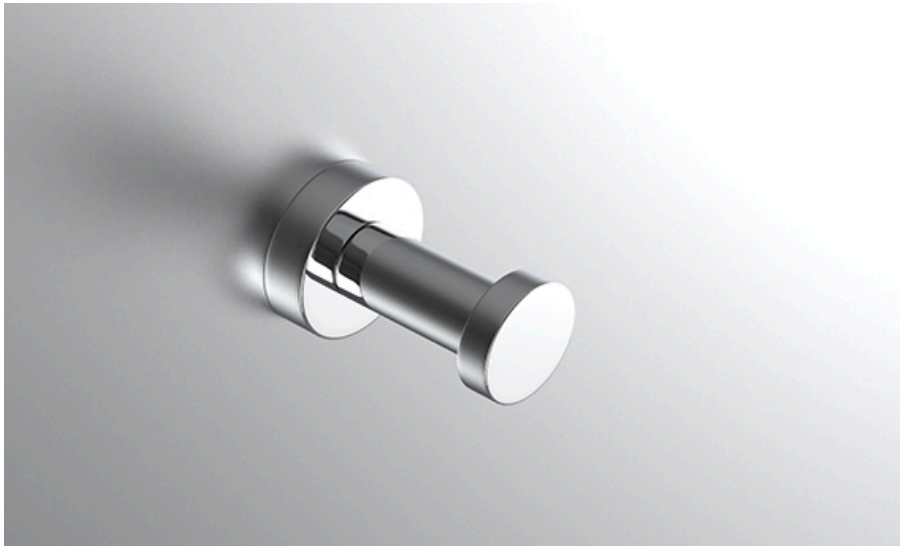

neelnox

LET
THERE
BE **DESIGN.**

FEATURES

- Premium 304 Grade Stainless Steel
- Solid Mount Construction
- Concealed Installation Hardware
- State of the art wall anchors included for installation on Dry wall or Tile

COLLECTION FORM MODERNE

ROBE HOOK

Model	Product	Finishes Available
FMD-RHS2	Robe Hook	Multiple finishes available. Over 23 finishes to choose from.

FINISHES			
	Polished (-P)	Antique Copper (-ACOP)	Polished Gold (-PGLD)
	Brushed (-B)	Polished Brass (-PBRS)	Brushed Copper (-BCOP)
	Brushed Gold (-BGLD)	Matte White (-WHT)	Brushed Rose Gold (-BRGD)
	Matte Black (-BLK)	Brushed Modern Bronze (-BMBRZ)	Brushed Black (-BRBLK)
	Oil Rubbed Bronze (-ORB)	Glossy White (-GWHT)	Polished Black (-PBLK)
	Brushed Brass (-BBRS)	Polished Rose Gold (-PRGD)	Antique Nickel (-ANKL)
	Brushed Bronze (-BBRZ)	Unlacquered Brass (-UBRS)	Black Nickel (-NKBL)
	Antique Brass (-ABRS)	Polished Nickel (-PNKL)	